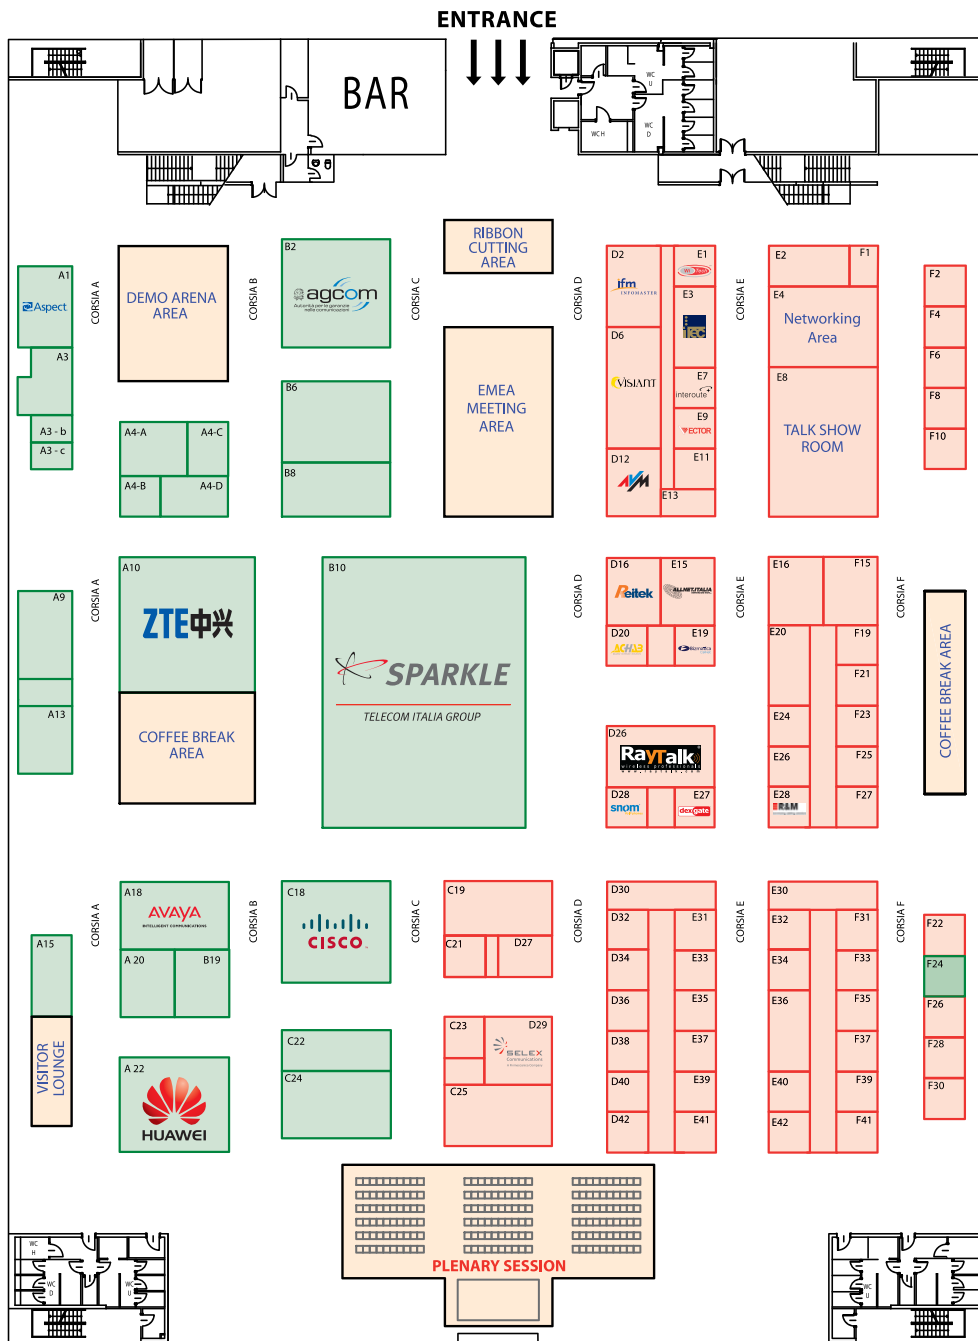

The Innovation Hub for EMEA Hi-Tech Communities Conference & Expo

EXHIBITOR LIST

December 2-3-4, 2008 - Fiera Roma

| COMPANY | BOOTH |
|---|-------|
| AASTRA ITALIA | E 42 |
| ACHAB | D 20 |
| ADC KRONE | B 6 |
| AFA SYSTEMS | F 19 |
| AGCOM | B 2 |
| AIKOM TECHNOLOGY | F 10 |
| ALLNET-ITALIA | E 15 |
| ARMA DEI CARABINIERI | C 24 |
| ASIT | D 27 |
| ASPECT SOFTWARE | A 1 |
| ASPIDCOM ITALIA | E 41 |
| AVAYA | A 18 |
| AVM GROUP | D 12 |
| BETA CAVI | E 33 |
| BIZMATICA CALLNET | E 19 |
| BPG RADIOCOMUNICAZIONI | E 13 |
| CALEARO TLC | F 23 |
| CISCO SYSTEMS | C 18 |
| CUBIT | F 28 |
| DEVELOVE | E 2 |
| DEVOTEAU AUSYSTEMS | F 22 |
| DEXGATE - CDC | E 27 |
| DREAMS | A 4d |
| EASY COM | F 21 |
| EASY VOIP | A 13 |
| EDSLAN | E 32 |
| EKSAIP | D 34 |
| ELECTRONICS AND TELECOMMUNICATIONS RESEARCH INSTITUTE | E 39 |
| ELMAT | E 36 |
| ESSENTIA | E 31 |
| EUROMACC | F 8 |
| FIORE | E 34 |
| FLY COMMUNICATIONS | F 15 |
| FROMDISTANCE | D 36 |
| FUNKWERK ENTERPRISE COMMUNICATIONS GRUPPO IN.I.T. | F 31 |
| HP PROCURVE NETWORKING | C 21 |
| HUAWEI | E 24 |
| IFM INFOMASTER | A 22 |
| INTEROUTE | D 2 |
| IPKOM | E 7 |
| I-TEC | D 38 |
| IW BANK | E 3 |
| IW BANK | F 4 |
| LEARN TO BE FREE | A 4a |
| LINKIT | F 26 |
| MARKOM | C 23 |
| MASTERCLOCK | A 9 |
| MC INFORMATICA E TELECOMUNICAZIONI | E 26 |
| MOBIMESH-VOISMART | D 30 |
| MOVENDA | C 22 |
| MPG INSTRUMENT | A 15 |
| NECSY | F 35 |
| NETWORKS ELECTRONICS | A 9 |
| NEXTEL ITALIA | D 32 |
| OPENWAVE | A 4c |
| PIERRE COMMUNICATION | F 2 |
| PLANETEL | A 13 |
| RAYTALK INDUSTRIES | D 28 |
| REDCO | D 40 |
| REICHLÉ & DE-MASSARI ITALIA | E 28 |
| REITEK | D 16 |
| ROBERT WIRTH FUND | A 4b |
| SAF TEHNIKA | D 42 |
| SANGOMA TECHNOLOGIES | E 35 |
| SATNET | B 8 |
| SEEWEB | A 20 |
| SELEX COMMUNICATIONS | D 29 |
| SELIT | F 37 |
| SICE | C 25 |
| SIDIN | E 20 |
| SINTEL | E 37 |
| SITCOM | F 33 |
| SNOM TECHNOLOGY | D 28 |
| SPHERA IT | F 25 |
| SYSMAN | A 3b |
| STUDIO LEGALE SARZANA | F 1 |
| TECNOCAEL SERVICE | F 41 |
| TECHNOLABS | F 39 |
| TELCOMMS | F 30 |
| TELECOM ITALIA SPARKLE | B 10 |
| TOWNET | E 16 |
| TUNISIA | A 3 |
| TWT | C 19 |
| TYCO ELECTRONICS AMP ITALIA | F 27 |
| UNIDATA | B 19 |
| UNIPLAY | E 40 |
| VALUE UP | F 6 |
| VECTOR | E 9 |
| VISANT | D 6 |
| WI-NEXT | A 3c |
| WIRELESS LAN | F 24 |
| WITECH | E 1 |
| ZEROZERO 39 | E 30 |
| ZTE ITALY | A 10 |
| ZYCKO ITALY | E 11 |